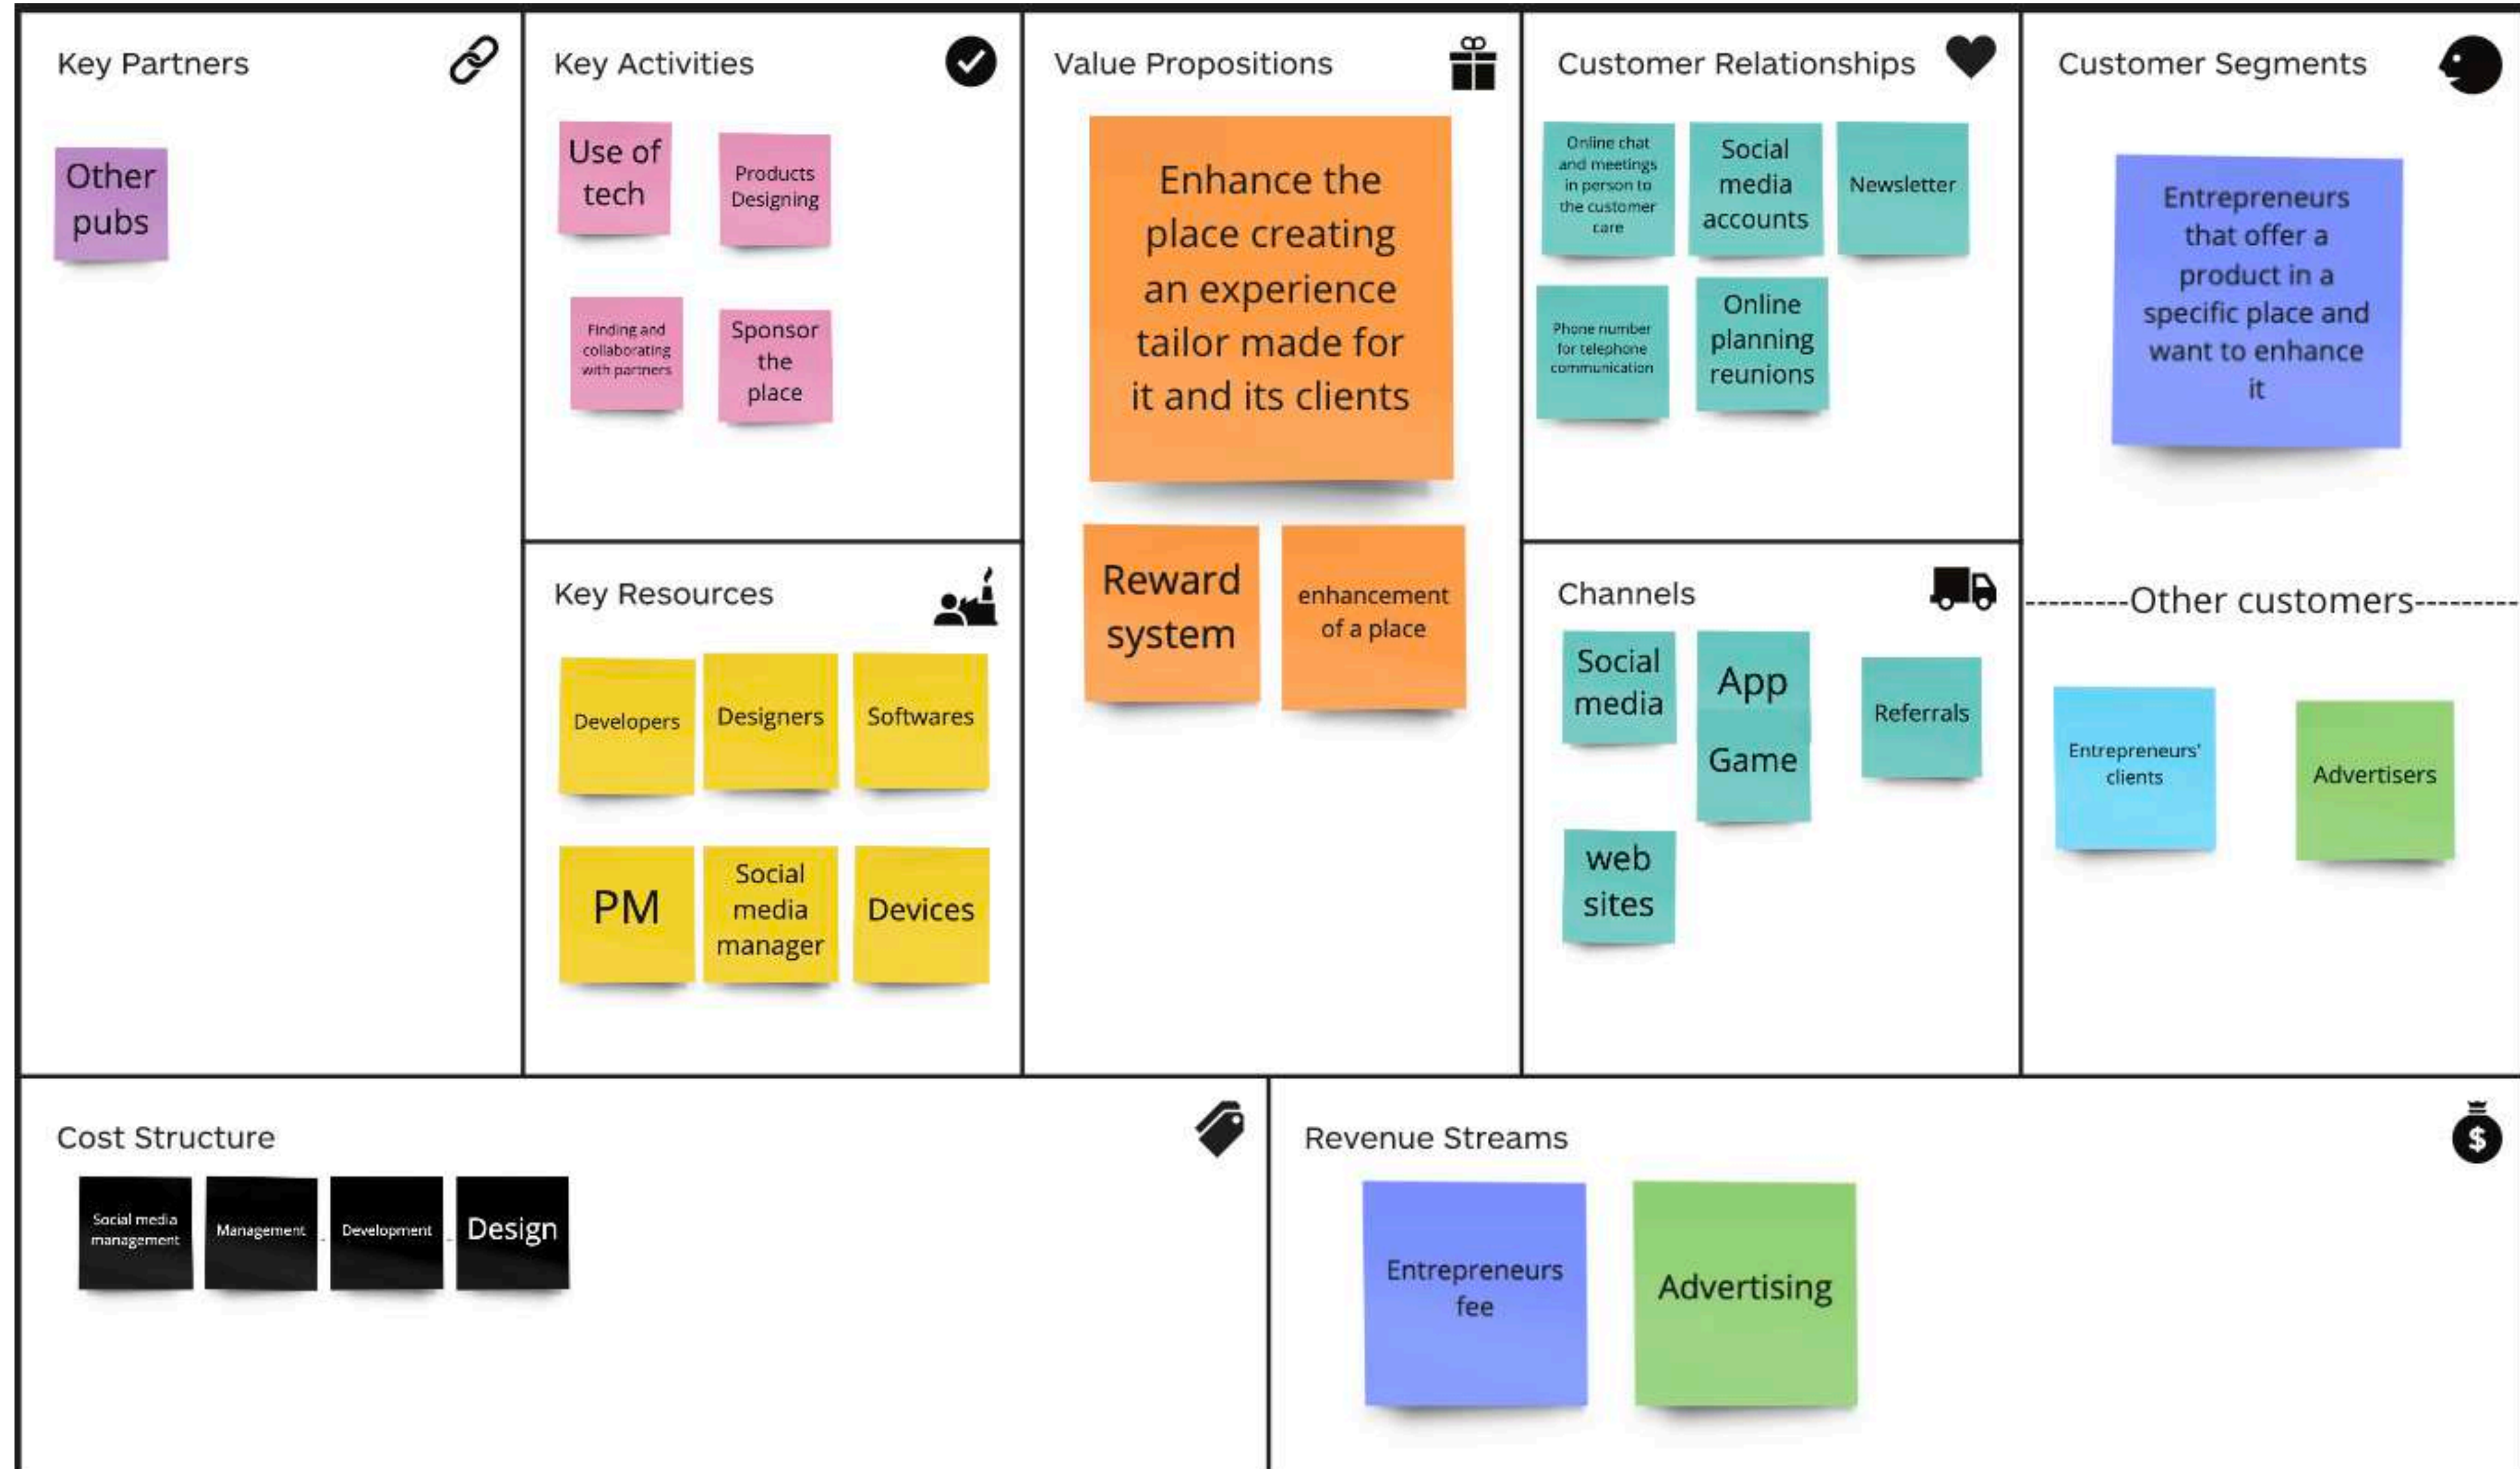

# **Project C.A.P.R.I.**

**Pub and bar goers:**

**8 minutes for a drink**

**12 minutes for food**

# Parties:

**23 minutes on average**

**30 minutes for 1/3**

**40 minutes for 8%**

**Help our clients improve the experience  
they offer to their customers through a  
tailor-made product**

# Business model canvas of the idea

Ruin Workshop & Kitchen