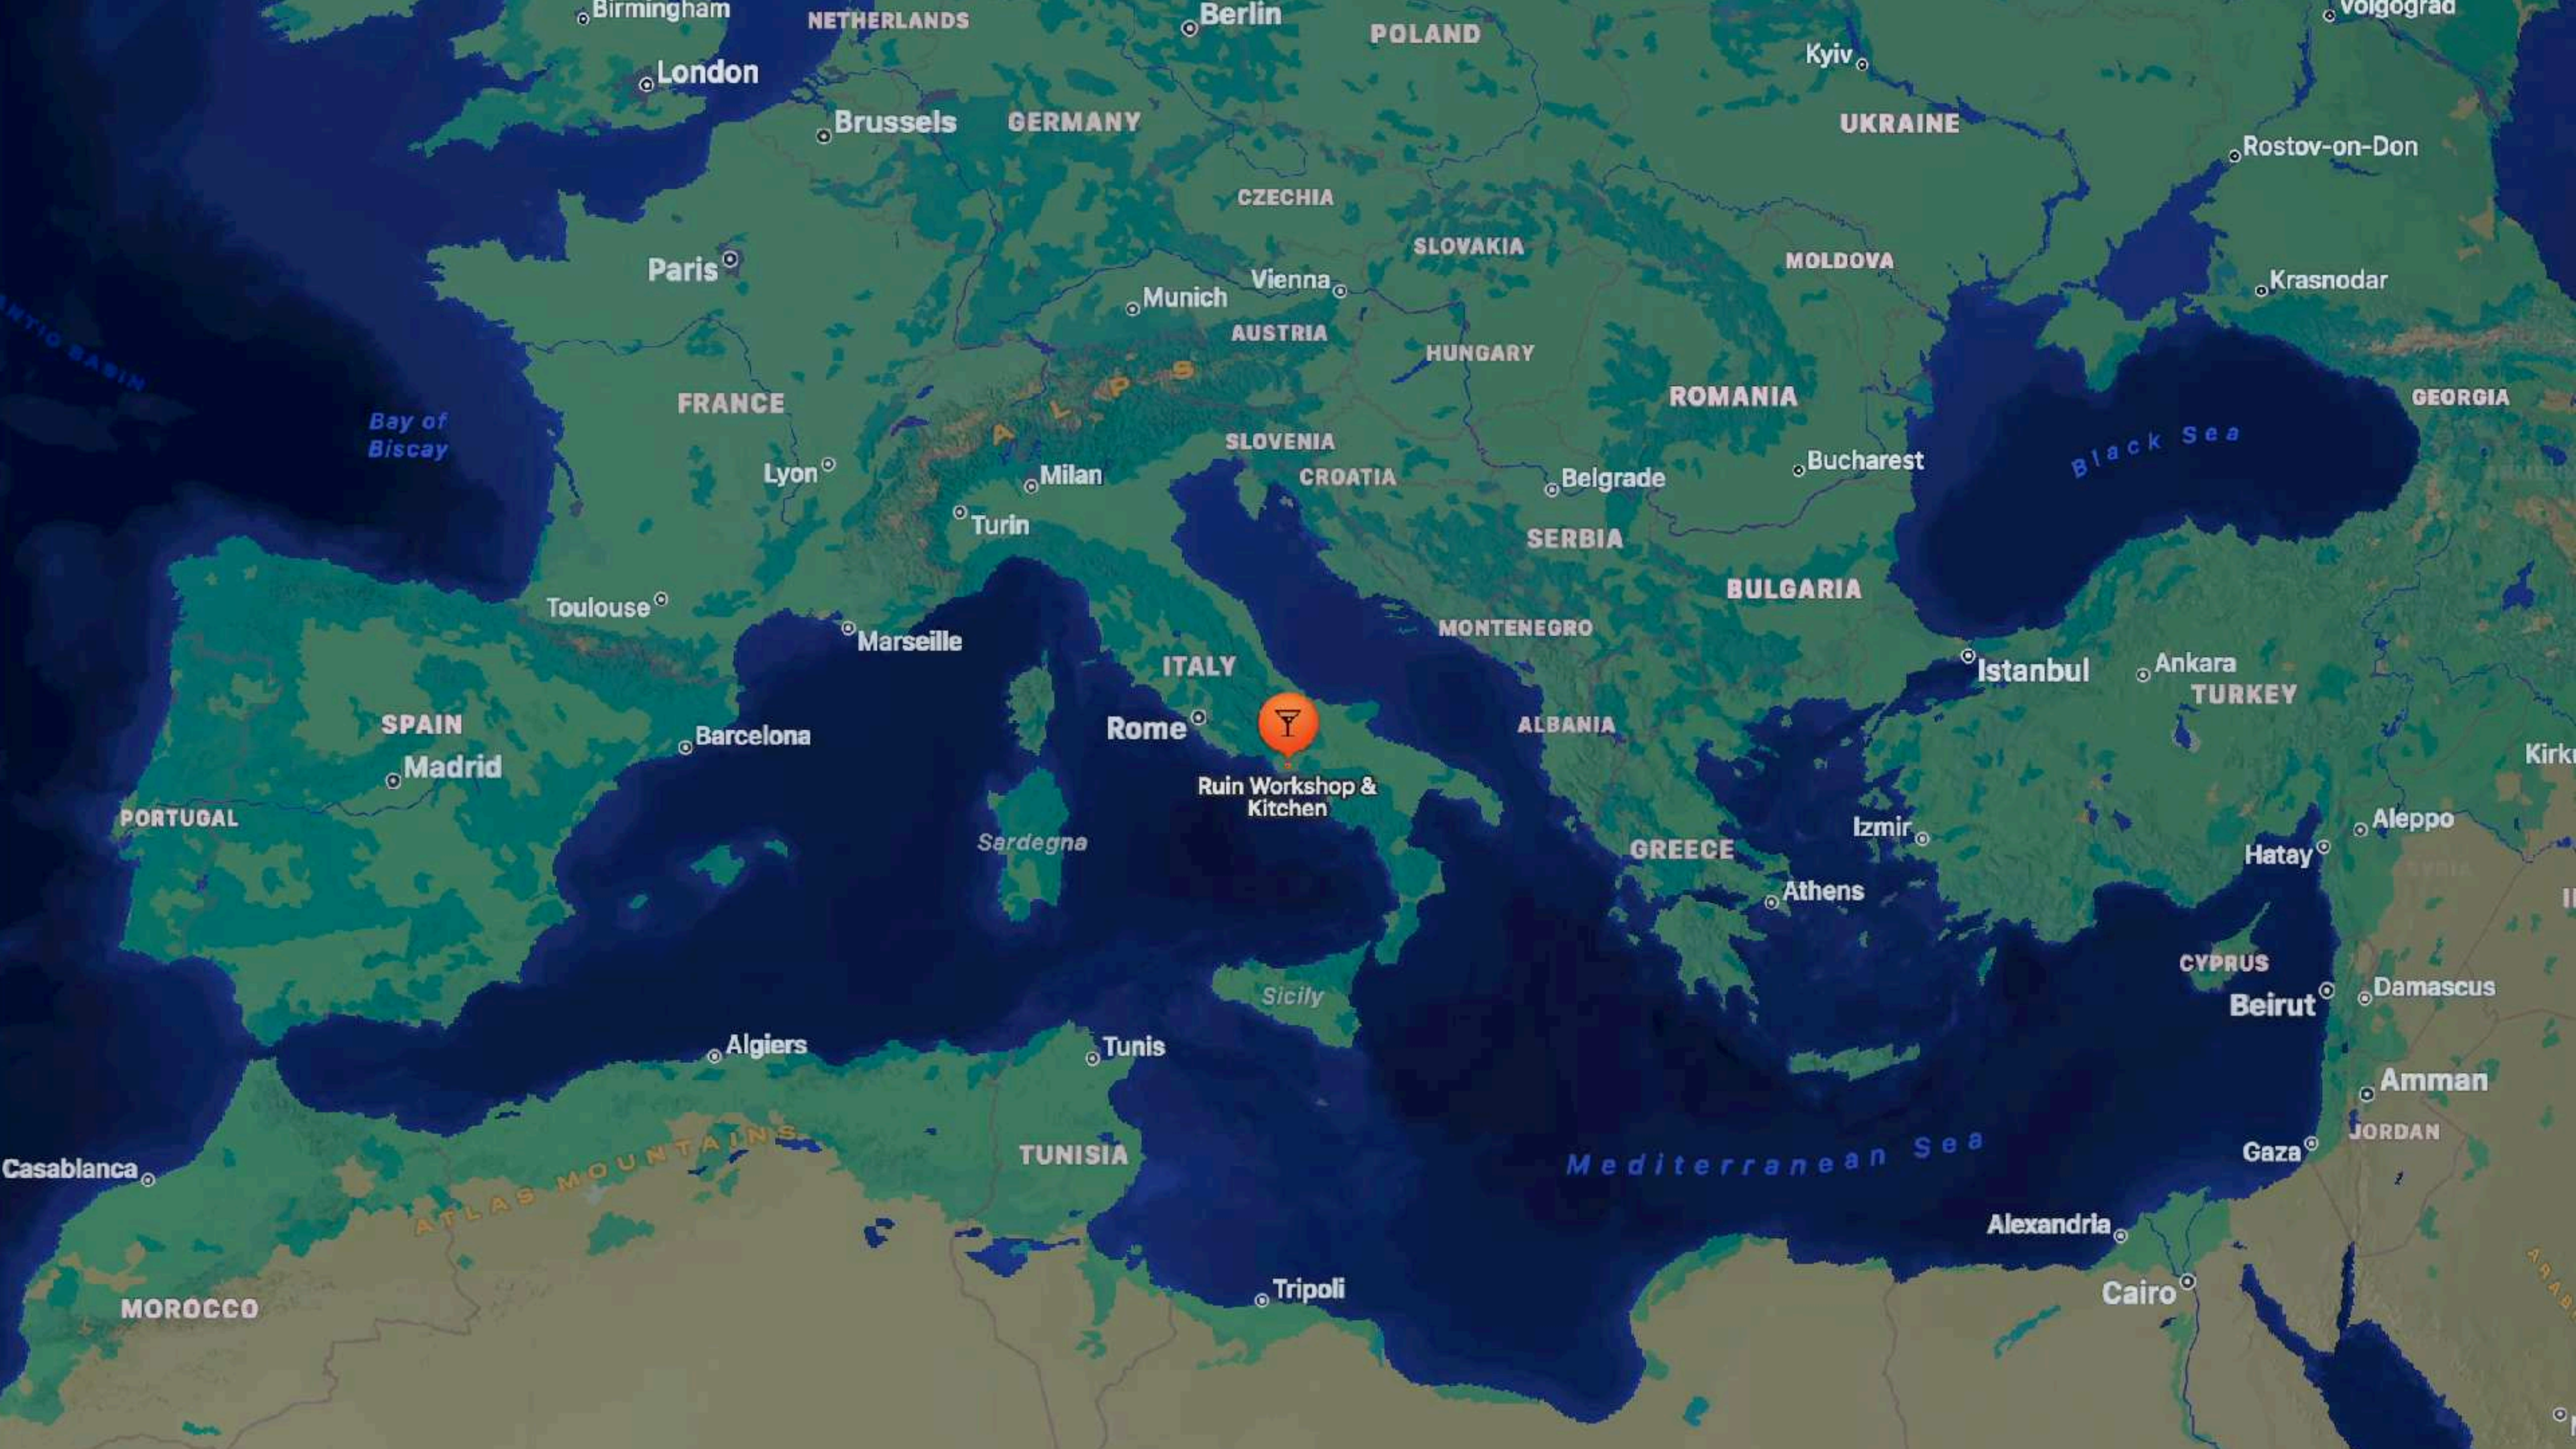

Ruin Workshop & Kitchen